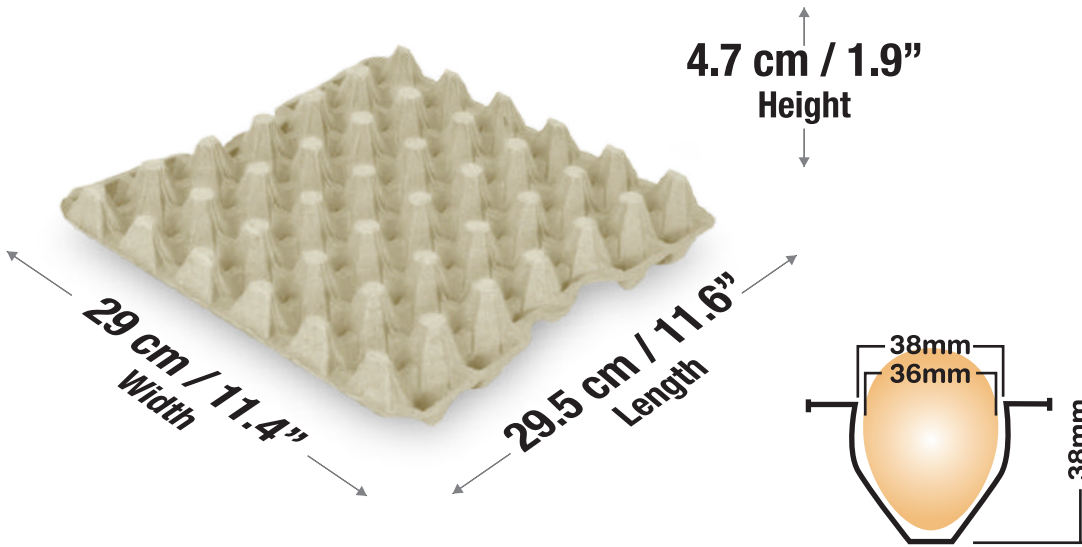

SPECIFICATIONS

MATERIAL: **MOLDED PULP**

COLOR: **GRAY, PURPLE, OCHER, GREEN AND OTHER COLORS**

RECOMMENDED FOR: **RECOMMENDED FOR 30 EGGS FROM 0.106 LBS (48GR) TO 0.119 LBS (54GR)**

PACKAGING: **PLASTIC BAGS**

PRODUCT DIMENSIONS:

-  Biodegradable
-  Recyclable
-  Compostable
-  Resistant

UNITS PER BAG	WEIGHT (STD)		VOLUMEN (STD)		PACKAGE DIMENSIONS					
	(kg):	(lb):	(m ³):	(ft ³):	CENTIMETERS			INCHES		
140	8.4	18.48	0.07	2.472	Width	Length	Height	Width	Length	Height
					29	29.5	82	11.4	11.6	32.3