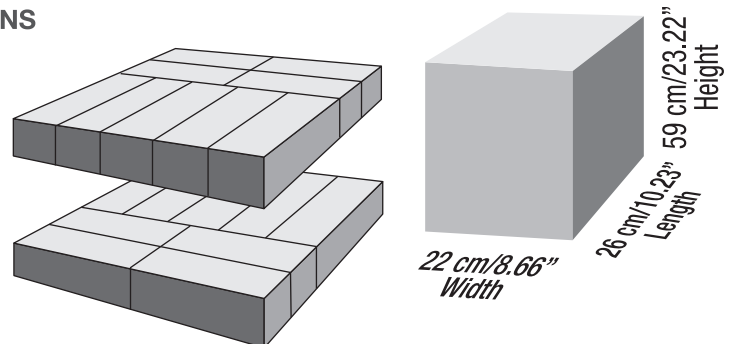

WAREHOUSING INSTRUCTIONS

- 54 packages per level
- 6 levels
- 9 packages per pallet
- No more than 3 pallets up

All the data and images are the property of MOLPACK Corporation