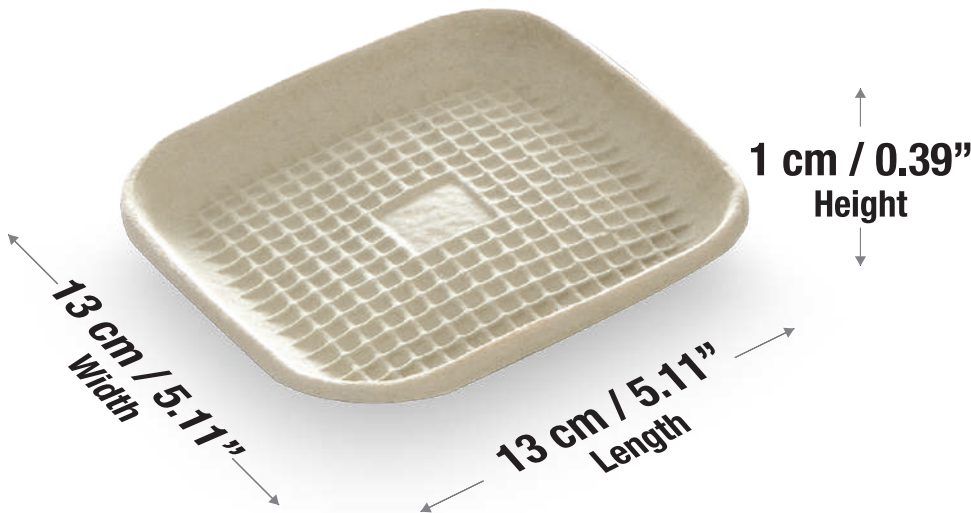

SPECIFICATIONS

MATERIAL: **MOLDED PULP THERMOFORMED**

COLOR: **GRAY**

RECOMMENDED FOR: **TRAY FOR PACKAGING, TRANSPORT AND AND DISPLAY OF FRUITS AND DRY GOODS**

PACKAGING: **PLASTIC BAGS**

PRODUCT DIMENSIONS:

-  Biodegradable
-  Recyclable
-  Compostable
-  Resistant

UNITS PER BAG	WEIGHT (STD)		VOLUMEN (STD)		PACKAGE DIMENSIONS					
	(kg):	(lb):	(m ³):	(ft ³):	CENTIMETERS			INCHES		
600	7.2	15.87	0.012	0.43	Width	Length	Height	Width	Length	Height
					13	26	42	5.11	10.23	16.53